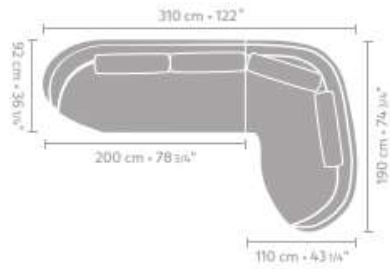

CONFIGURATION 1

- Element 200x92
- Longchair arm R
- 4x throw pillow 75x48