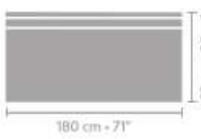

DIMENSIONS

armchair 87 x 77

metrage

4,00

armchair 102 x 80

4,40

coffee table 73 x 62

coffee table 115 x 60

central element 90 x 92

metrage

5,00

central element 180 x 92

10,2

element 200 x 92

9,10

longchair arm L/R

CONFIGURATION 3

- Longchair arm L
- Central element 90x92
- 5x throw pillow 75x48
- 2x throw pillow 70x28
- Throw pillow 65x45
- Heath coffee table 73x62
- Heath coffee table 115x60
- Armchair 87x77
- Armchair 102x80