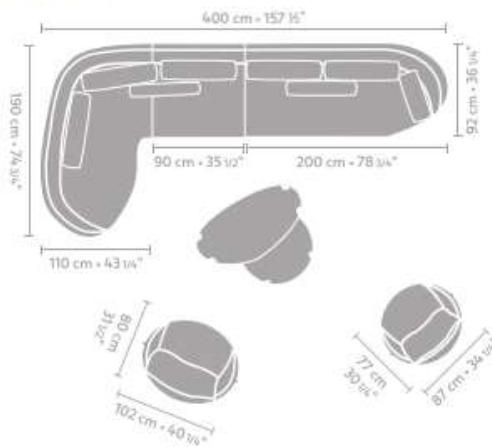

DIMENSIONS

armchair 87 x 77

metrage

4,00

armchair 102 x 80

4,40

coffee table 73 x 62

coffee table 115 x 60

central element 90 x 92

metrage

5,00

central element 180 x 92

10,2

element 200 x 92

9,10

longchair arm L/R

throw pillow 75 x 48

1,20

CONFIGURATION 1

- Element 200x92
- Longchair arm R
- 4x throw pillow 75x48

CONFIGURATION 2

- Longchair arm L
- Longchair arm R
- Central element 180x92
- 6x throw pillow 75x48
- 2x throw pillow 50x50

CONFIGURATION 3

- Longchair arm L
- Central element 90x92
- 5x throw pillow 75x48
- 2x throw pillow 70x28
- Throw pillow 65x45
- Heath coffee table 73x62
- Heath coffee table 115x60
- Armchair 87x77
- Armchair 102x80