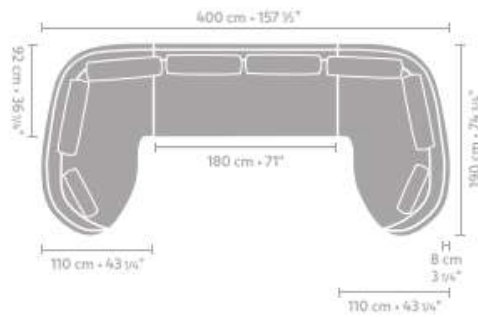

DIMENSIONS

armchair 87 x 77

metrage

4,00

armchair 102 x 80

4,40

coffee table 73 x 62

coffee table 115 x 60

central element 90 x 92

metrage

5,00

central element 180 x 92

10,2

element 200 x 92

9,10

longchair arm L/R

throw pillow 75 x 48

1,20

CONFIGURATION 1

- Element 200x92
- Longchair arm R
- 4x throw pillow 75x48

CONFIGURATION 2

- Longchair arm L
- Longchair arm R
- Central element 180x92
- 6x throw pillow 75x48
- 2x throw pillow 50x50

CONFIGURATION 3

- Longchair arm L
- Central element 90x92
- 5x throw pillow 75x48
- 2x throw pillow 70x28
- Throw pillow 65x45
- Heath coffee table 73x62
- Heath coffee table 115x60
- Armchair 87x77
- Armchair 102x80