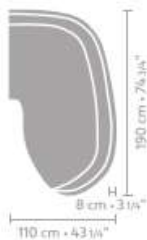

DIMENSIONS

armchair 87 x 77

metrage

4,00

armchair 102 x 80

4,40

coffee table 73 x 62

coffee table 115 x 60

central element 90 x 92

metrage

5,00

central element 180 x 92

10,2

element 200 x 92

9,10

longchair arm L/R

metrage

9,40

throw pillow 70 x 25

0,90

throw pillow 50 x 50

0,70

throw pillow 65 x 45

0,90

CONFIGURATION 3

- Longchair arm L
- Central element 90x92
- 5x throw pillow 75x48
- 2x throw pillow 70x28
- Throw pillow 65x45
- Heath coffee table 73x62
- Heath coffee table 115x60
- Armchair 87x77
- Armchair 102x80