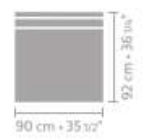

DIMENSIONS

armchair 87 x 77

metrage

4,00

armchair 102 x 80

4,40

coffee table 73 x 62

coffee table 115 x 60

central element 90 x 92

metrage

5,00

central element 180 x 92

10,2

element 200 x 92

9,10

longchair arm L/R

throw pillow 75 x 48

1,20

CONFIGURATION 1

- Element 200x92
- Longchair arm R
- 4x throw pillow 75x48

CONFIGURATION 2

- Longchair arm L
- Longchair arm R
- Central element 180x92
- 6x throw pillow 75x48
- 2x throw pillow 50x50

CONFIGURATION 3

- Longchair arm L
- Central element 90x92
- 5x throw pillow 75x48
- 2x throw pillow 70x28
- Throw pillow 65x45
- Heath coffee table 73x62
- Heath coffee table 115x60
- Armchair 87x77
- Armchair 102x80