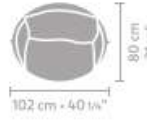

DIMENSIONS

armchair 87 x 77

metrage

4,00

armchair 102 x 80

4,40

coffee table 73 x 62

coffee table 115 x 60

central element 90 x 92

metrage

5,00

central element 180 x 92

10,2

element 200 x 92

9,10

longchair arm L/R

CONFIGURATION 3

- Longchair arm L
- Central element 90x92
- 5x throw pillow 75x48
- 2x throw pillow 70x28
- Throw pillow 65x45
- Heath coffee table 73x62
- Heath coffee table 115x60
- Armchair 87x77
- Armchair 102x80