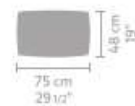

DIMENSIONS

armchair 87 x 77

metrage

4,00

armchair 102 x 80

4,40

coffee table 73 x 62

coffee table 115 x 60

central element 90 x 92

metrage

5,00

central element 180 x 92

10,2

element 200 x 92

9,10

longchair arm L/R

metrage

9,40

throw pillow 70 x 25

0,90

throw pillow 50 x 50

0,70

throw pillow 65 x 45

0,90

throw pillow 75 x 48

1,20

CONFIGURATION 1

- Element 200x92
- Longchair arm R
- 4x throw pillow 75x48

CONFIGURATION 2

- Longchair arm L
- Longchair arm R
- Central element 180x92
- 6x throw pillow 75x48
- 2x throw pillow 50x50