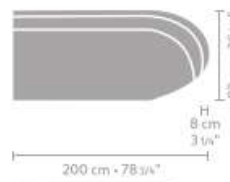

DIMENSIONS

armchair 87 x 77

metrage

4,00

armchair 102 x 80

4,40

coffee table 73 x 62

coffee table 115 x 60

central element 90 x 92

metrage

5,00

central element 180 x 92

10,2

element 200 x 92

9,10

longchair arm L/R

metrage

9,40

throw pillow 70 x 25

0,90

throw pillow 50 x 50

0,70

throw pillow 65 x 45

0,90

CONFIGURATION 3

- Longchair arm L
- Central element 90x92
- 5x throw pillow 75x48
- 2x throw pillow 70x28
- Throw pillow 65x45
- Heath coffee table 73x62
- Heath coffee table 115x60
- Armchair 87x77
- Armchair 102x80